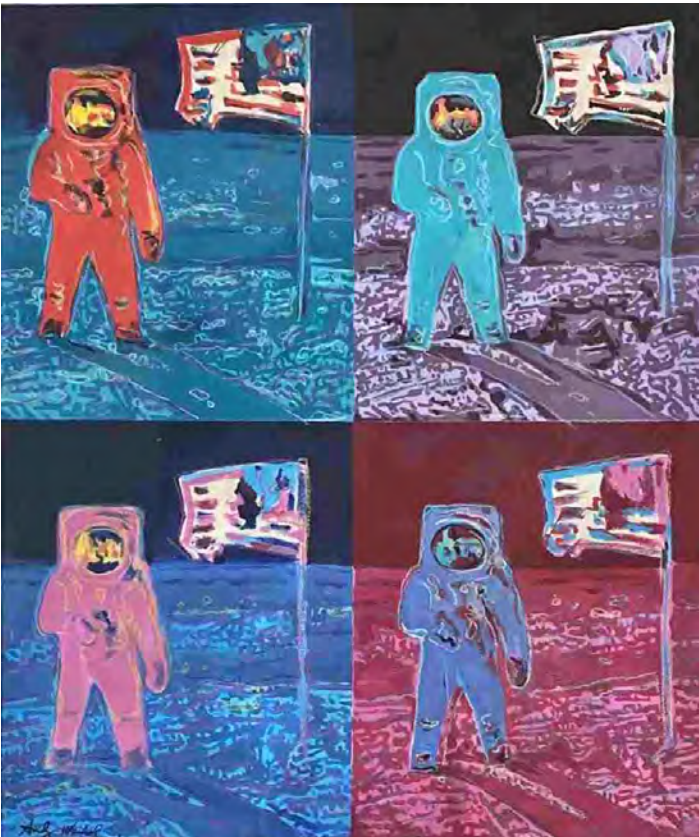

# ARTWORK AT HACIENDA APOSTOL

Karel Appel (1921 – 2006)

Mixed Media

24” H x 18” W

Signed in 1978

(Dutch Artist)

Andy Warhol (1928 – 1987)

Mixed Media on Paper