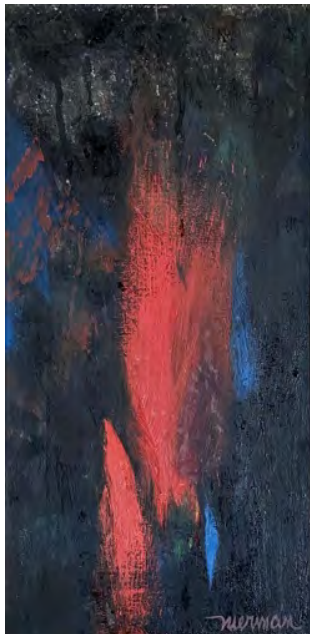

## ARTWORK AT HACIENDA APOSTOL

Noemi Kosmowski (1955 - )

Oil on Board

23”H x 12 ½”W

Signed

Leonardo Neirman (1932 - )

Acrylic on Canvas

23”H x 13 ½”W