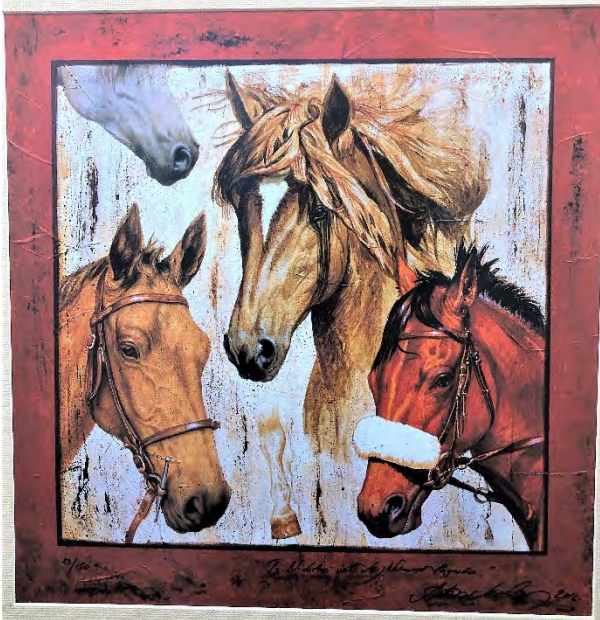

ARTWORK AT HACIENDA APOSTOL

Anton Molnar (1957 –)